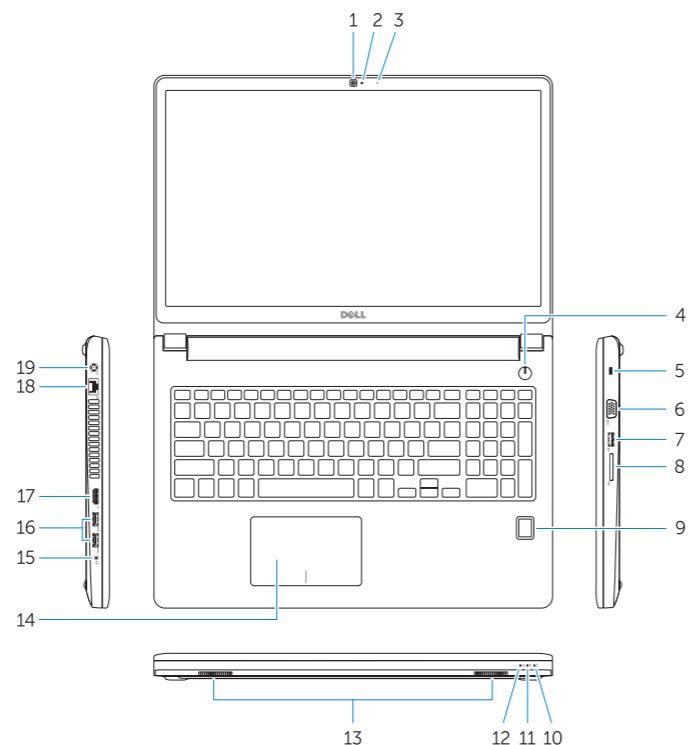

Dell.com/contactdell

Dell.com/regulatory_compliance

P50F

P50F001

Latitude 15-3570

Features

Značajke | Jellemzők | Характеристики | Funkcije

1. Camera
2. Camera-status light
3. Microphone
4. Power button (No LED indicator)
5. Security-cable slot
6. VGA connector
7. USB 2.0 connector
8. Memory card reader
9. Fingerprint reader (optional)
10. Battery-status light
11. Hard-drive activity light
12. Power-status light
13. Speakers
14. Touchpad
15. Headset connector
16. USB 3.0 connector (2)
17. HDMI connector
18. Network connector
19. Power connector
20. Battery
21. Battery release latch
22. Service-tag label