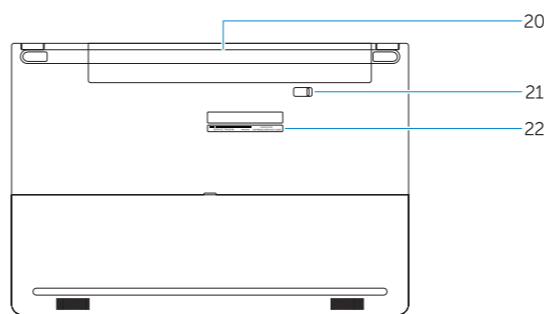

Dell.com/contactdell

Dell.com/regulatory_compliance

P50F

P50F001

Latitude 15-3570

Features

Značajke | Jellemzők | Характеристики | Funkcije

1. Camera
2. Camera-status light
3. Microphone
4. Power button (No LED indicator)
5. Security-cable slot
6. VGA connector
7. USB 2.0 connector
8. Memory card reader
9. Fingerprint reader (optional)
10. Battery-status light
11. Hard-drive activity light
12. Power-status light
13. Speakers
14. Touchpad
15. Headset connector
16. USB 3.0 connector (2)
17. HDMI connector
18. Network connector
19. Power connector
20. Battery
21. Battery release latch
22. Service-tag label